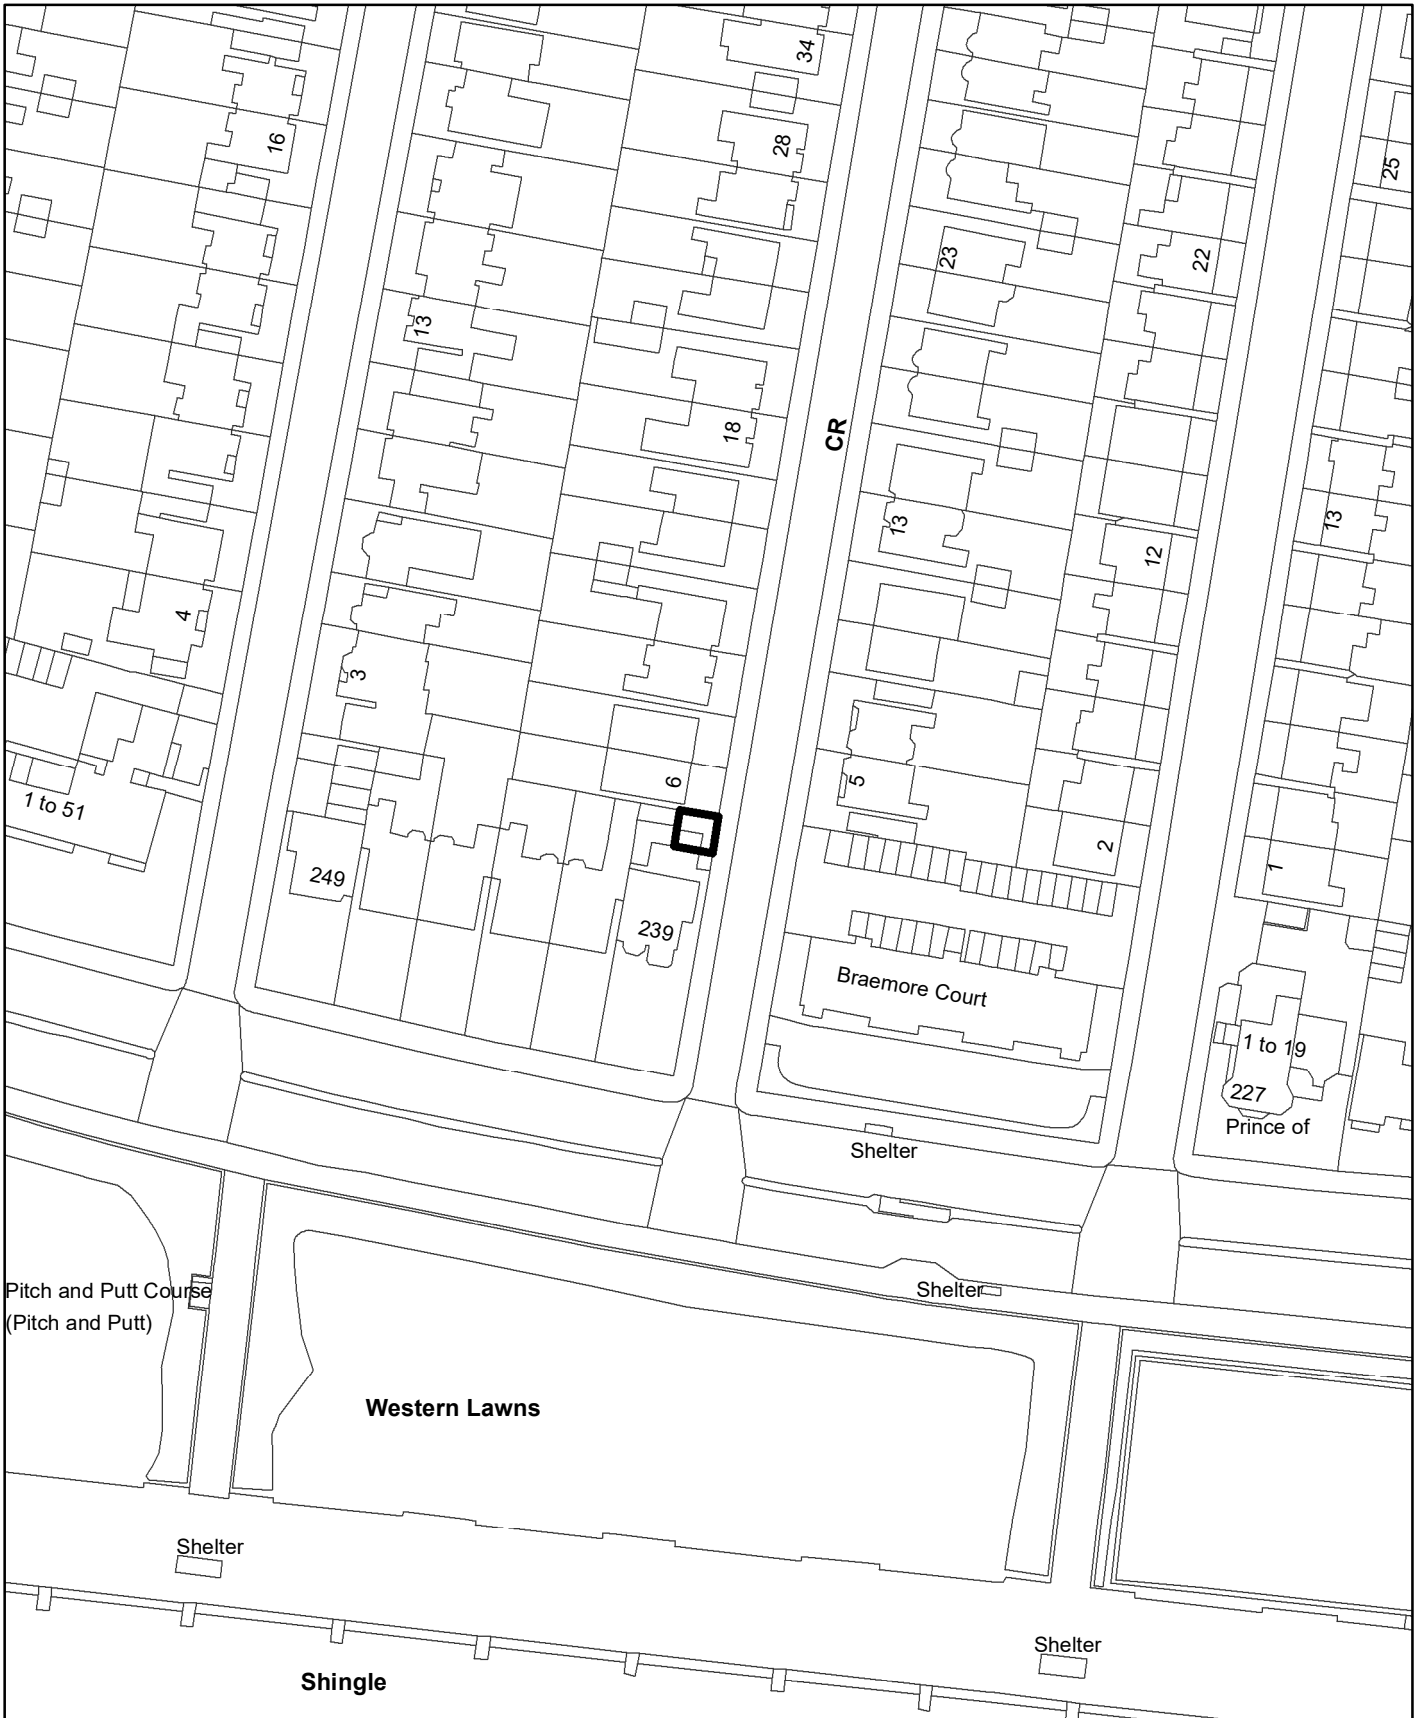

BH2024 01452 - Site Of 239 To 243 Kingsway

N

Scale: 1:1,250